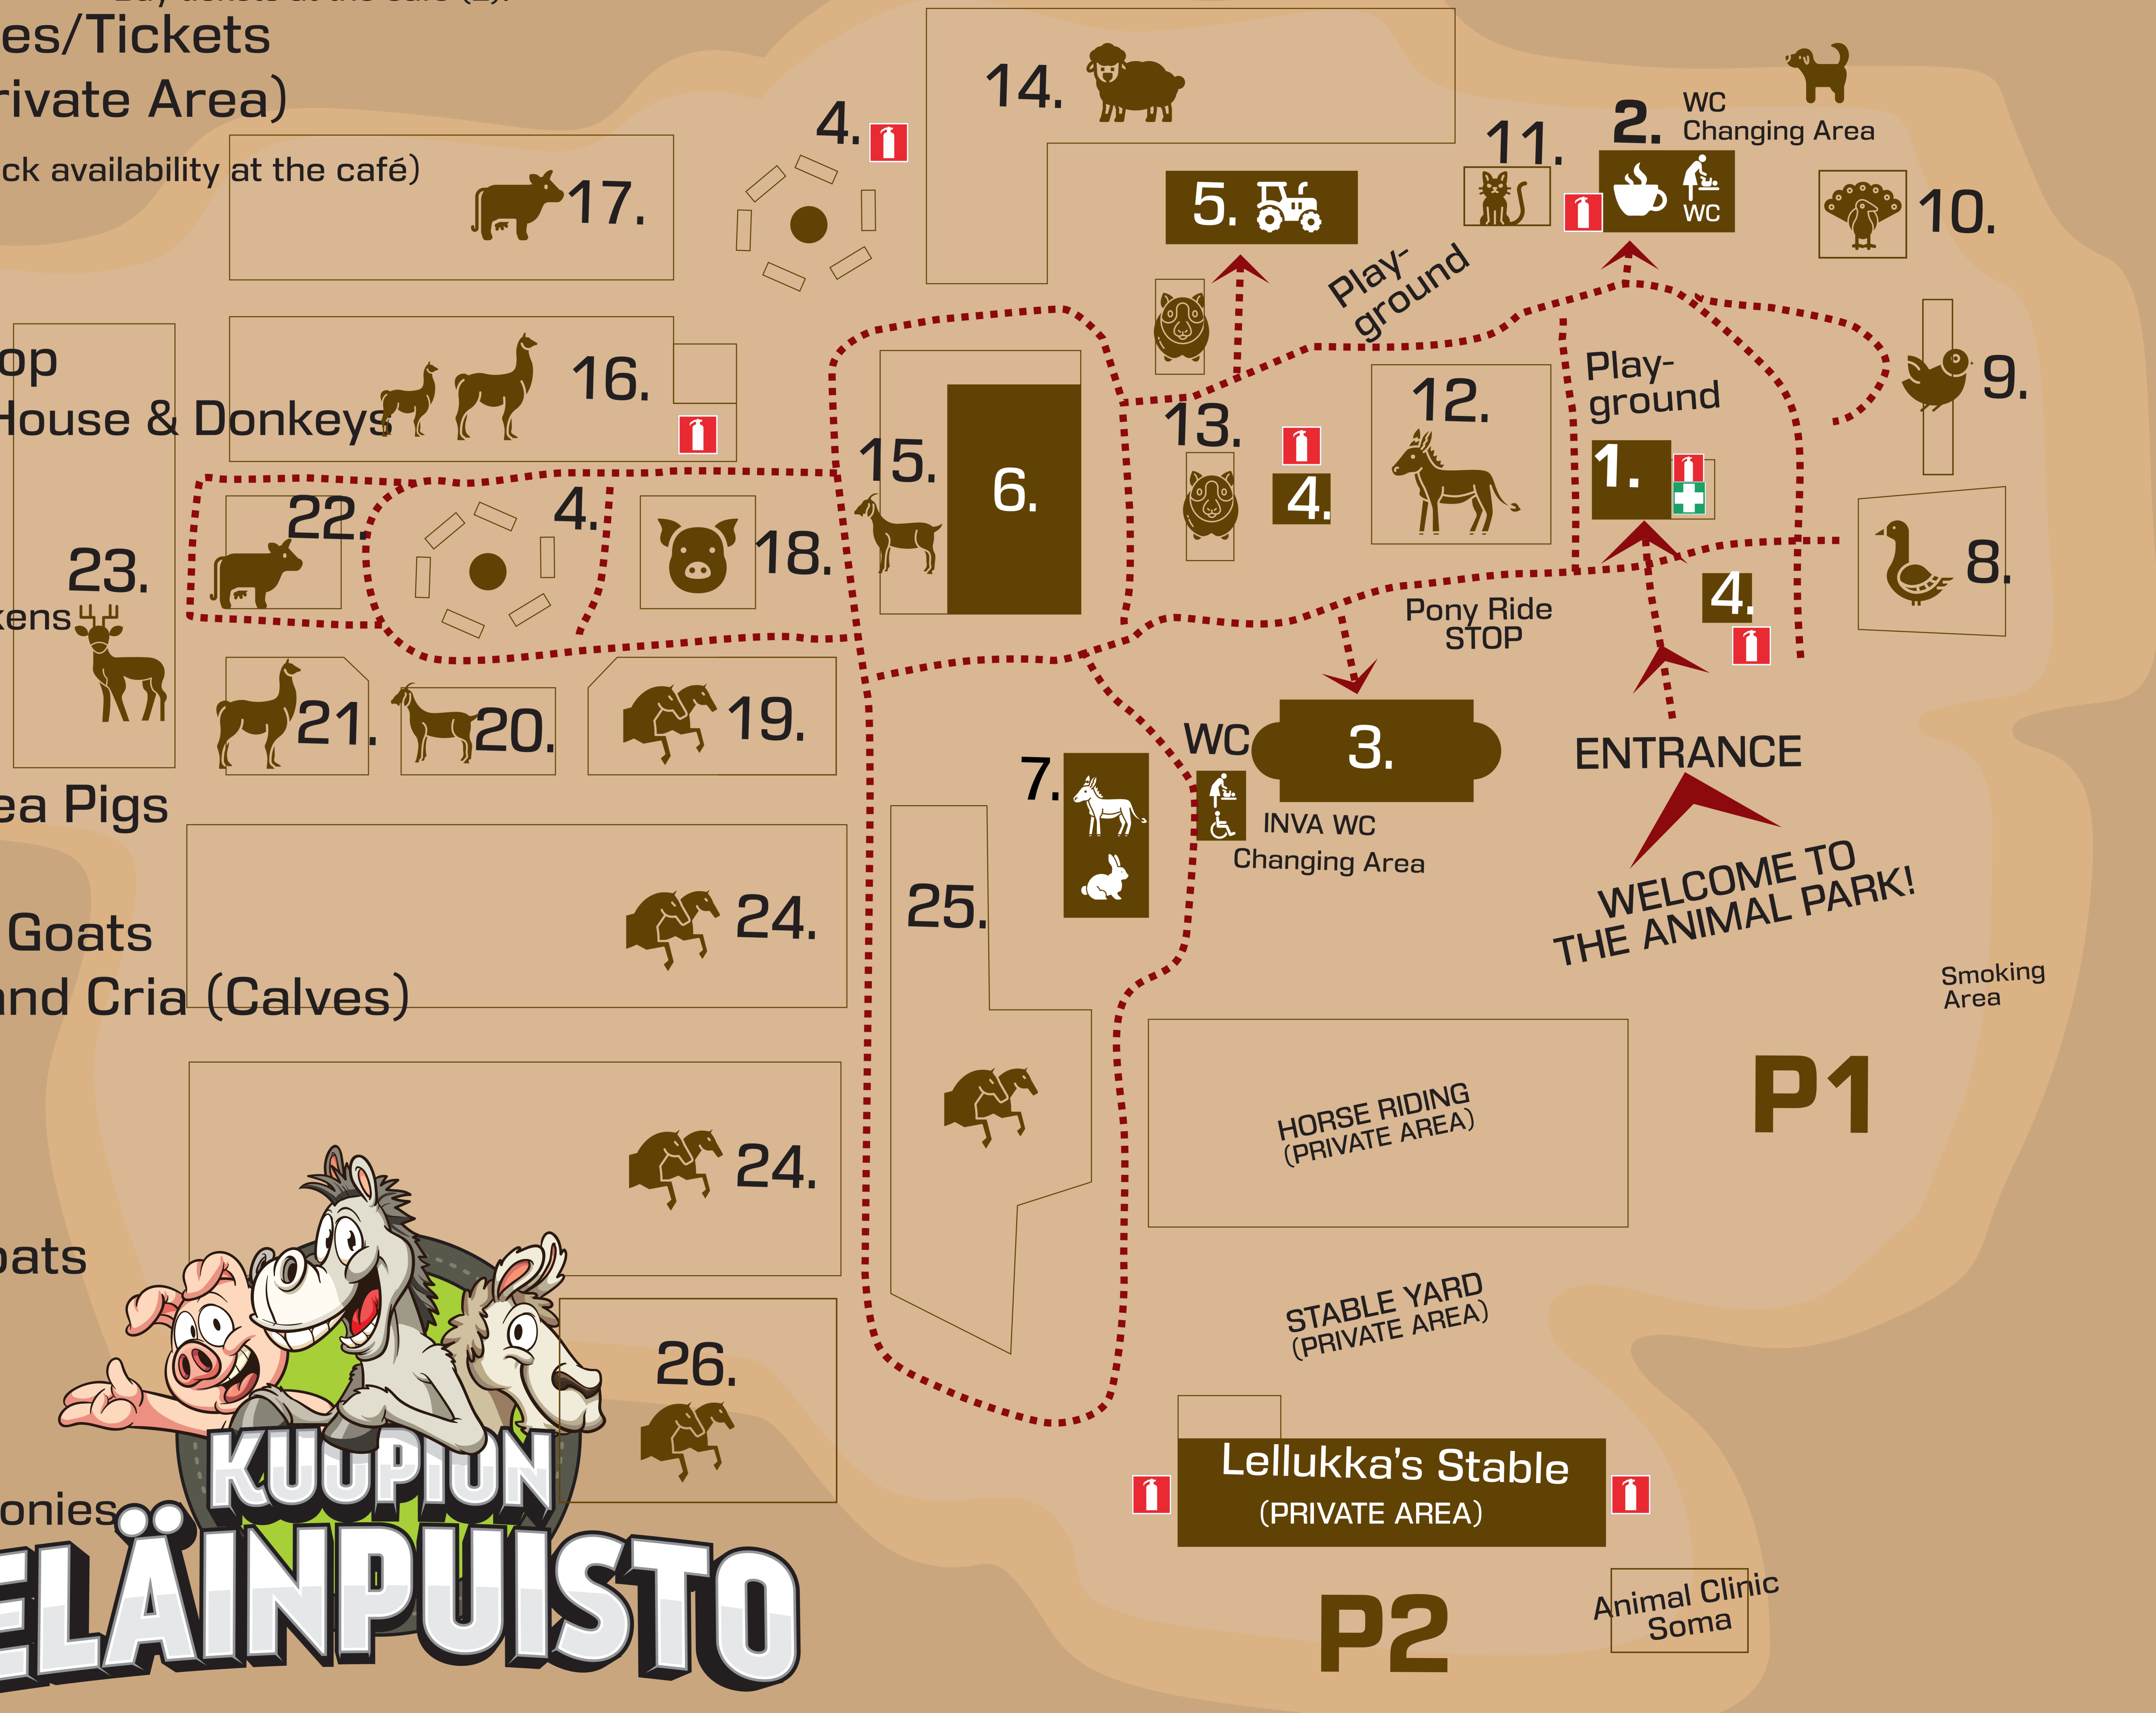

1. TICKETS

If the ticket office (1) is closed
Buy tickets at the café (2).

2. Café & Ticket Sales/Tickets

3. Purola's Cabin (Private Area)

4. Grill Area (please check availability at the café)

5. Vintage Tractors

6. Barn &
Old Tools Workshop

7. Old Stable: Bunny House & Donkeys

8. Ducks and Geese

9. Aviaries

10. Peacocks and Chickens

11. Kittens

12. Donkeys

13. Rabbits and Guinea Pigs

14. Sheep

15. Finnish Landrace Goats

16. Alpaca Mothers and Cria (Calves)

17. Highland Cattle

18. Mini Pigs

19. Miniature Horses

20. African Pygmy Goats

21. Male Alpacas

22. Calves

23. Fallow Deer

24. Horses and Large Ponies

25. Shetland Ponies

26. Ponies

PLEASE DO NOT FEED THE ANIMALS.

Rantasuontie 39, 70870 Hiltulanlahti (Vehmasmäki) | 044 3555 555